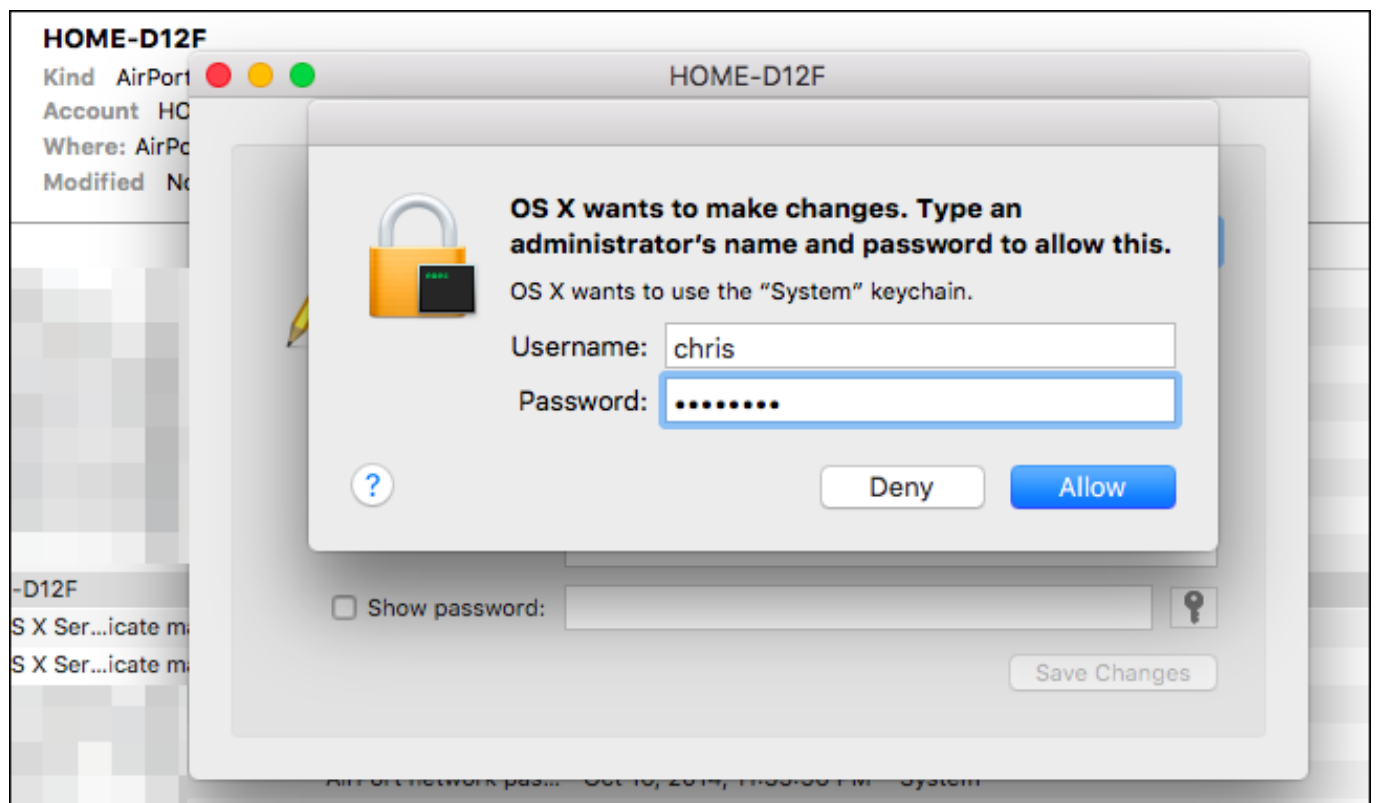

1. [find password wifi](#)
2. [find password wifi iphone](#)
3. [find password wifi mac](#)

In most cases, people can find out their Wi-Fi network's password quite easily, especially in the case of home routers which allow for the password to be changed through a software interface, or for some routers from Internet providers, printed on the side of the networking device.

find password wifi

find password wifi, find password wifi windows 10, find password wifi iphone, find password wifi android, find password wifi mac, find password wifi already connected, find password wifi cmd, find password wifi ipad, find password wifi connected, find password wifi windows [Dfl Wd Software Download](#)

This tutorial will show you two methods to see/view/find Wi-Fi password on Mac Option 1: Find the saved Wi-Fi password with Keychain Access.. There are several ways to do this You can use the Wi-Fi menu to quickly connect to a nearby wireless network.. Enter your password Networks that have a lock icon next to their name require a password.. Then just close the tab in the browser to exit the menu without saving So, you can see that it is not so difficult to find WiFi passwords on Mac. [Download Torrent The Mentalist Season 6 Episode 12](#)

[Dvd Writing For Mac](#)