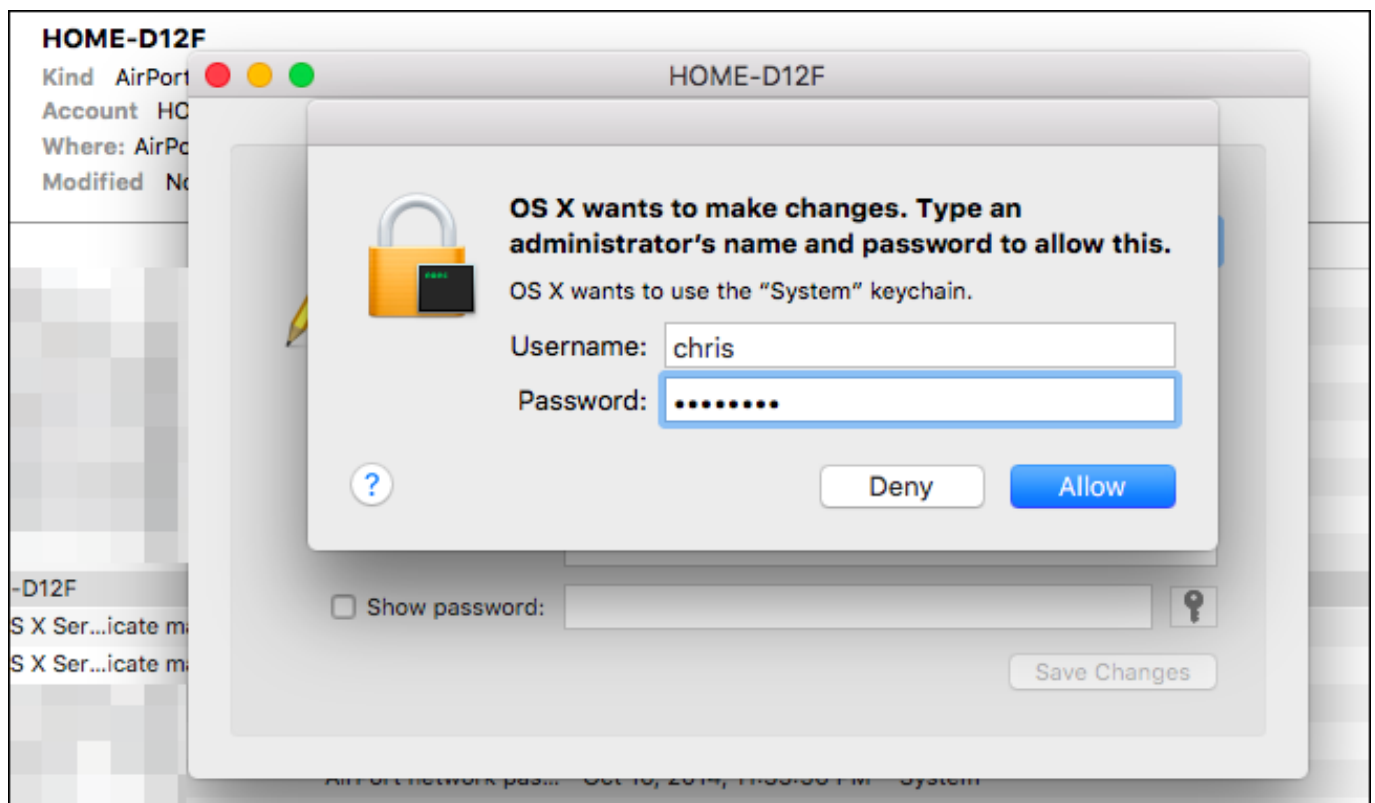

[How To Find Password For Wifi On Mac](#)

[How To Find Password For Wifi On Mac](#)

---

It could also be a 'hidden' network You can connect to a hidden network by choosing 'Join other network' and entering the name of the network you're trying to use.. After you select your network, enter the network password when you're prompted If you don't know the network password, check with the owner of the Wi-Fi network you're trying to join.. The strength of each nearby network is shown next to its name More darkened bars indicate a stronger network connection.

1. [find password wifi](#)
2. [find password wifi iphone](#)
3. [find password wifi mac](#)

In most cases, people can find out their Wi-Fi network's password quite easily, especially in the case of home routers which allow for the password to be changed through a software interface, or for some routers from Internet providers, printed on the side of the networking device.